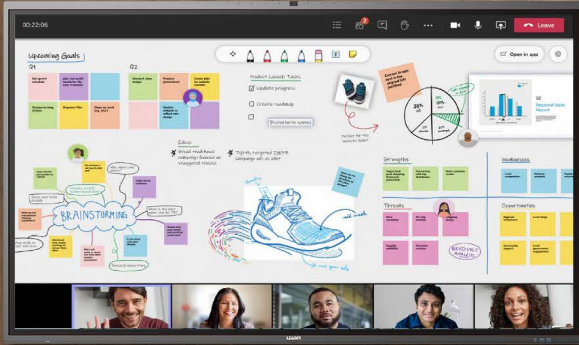

LEADER

75" / 86" Discovery Interactive Touch Display

Revolutionize your presentations and classrooms with the Leader Discovery Interactive Whiteboard - an intuitive and collaborative tool that engages audiences with its advanced touch technology and versatile features.

- 4K Ultra HD Display
- Webcam and Microphone
- Android OS
- 32 Point Multi-Touch
- OPS Compatible
- Screen Mirroring
- 2 Pens Included
- Wi-Fi and Bluetooth
- VESA Mount
- 1 Year Onsite Warranty

• $5,999

MNIP-LE-75PV71

• $7,999

MNIP-LE-86PV71

LEADER

Corporate Slim Desktop / Windows 11 Pro

Take your business to the next level with the Leader Corporate PC - offering exceptional performance, advanced security features, and a 3-year "4 hour" warranty for unmatched reliability and support.

SS42

- Intel® Core™ i5-12400 Processor
- Gold 80+ 300w PSU
- 24/7 Stability and Reliability
- Fully Customisable
- Windows 11 Pro

8GB
DDR4

500GB
NVMe SSD

3Year
"4 Hour" Onsite
Warranty

• $1,699

SS43

- Intel® Core™ i7-12700 Processor
- Gold 80+ 300w PSU
- 24/7 Stability and Reliability
- Fully Customisable
- Windows 11 Pro

16GB
DDR4

500GB
NVMe SSD

3Year
"4 Hour" Onsite
Warranty

• $2,199